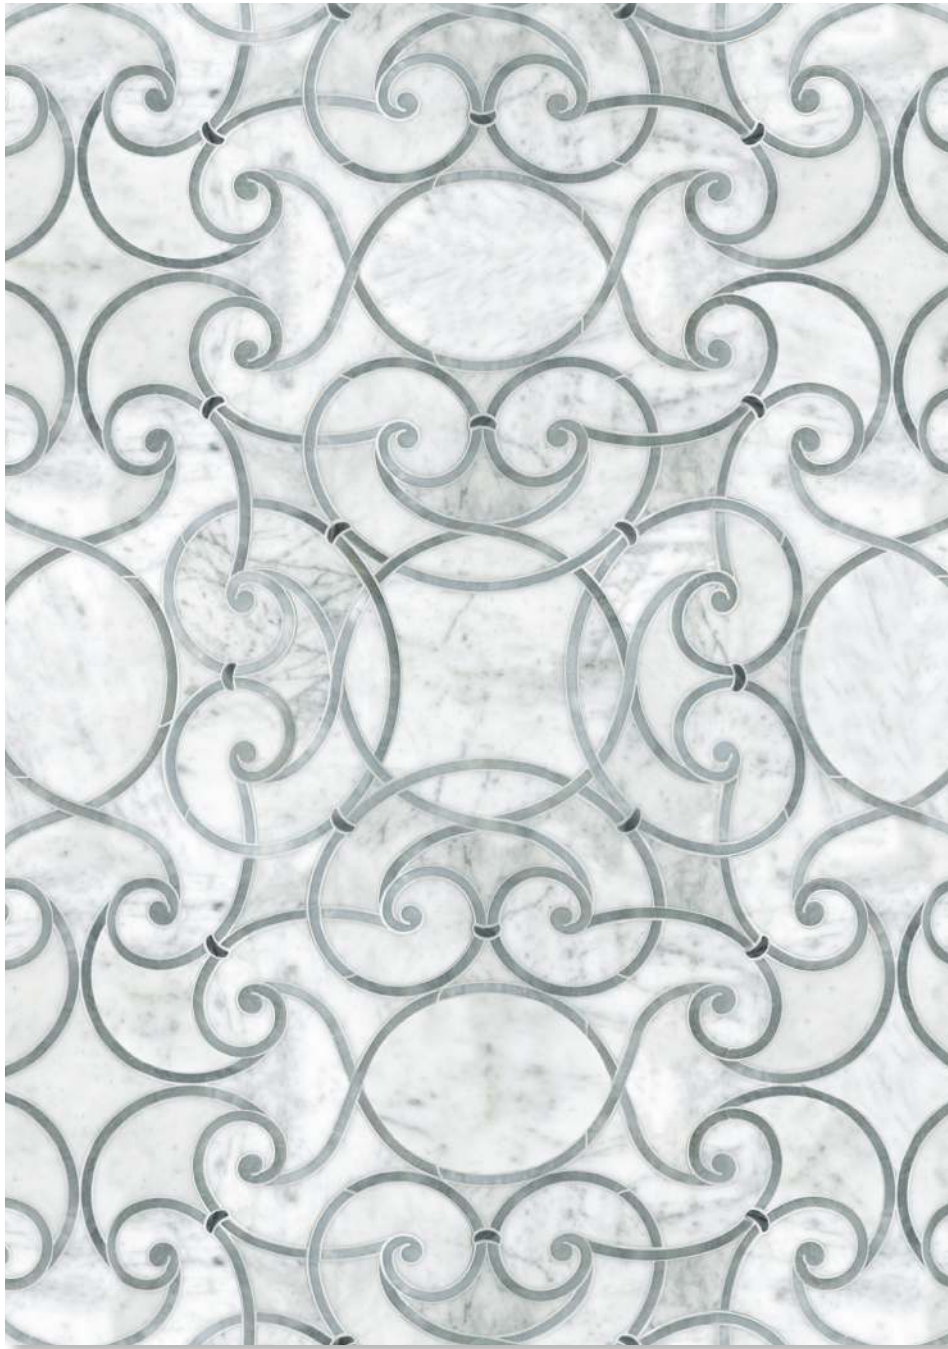

NEW RAVENNA.

PARTERRE™

COLORS: AFYON WHITE (H), LOTUS GLAZED BASALTO™, SHELL

COLORS: LAGOS GOLD (H), BARDIGLIO (P), 24K GOLD GLASS

COLORS: CALACATTA (P), PALOMAR (H), BARDIGLIO (P)

(4 SECTIONS A+B+C+D = 1 - 5.75 TEMPLATE)

PATTERN: ABIGAIL (ALL WATERJET)  
 ITEM CODE: NRJFABIGAIL  
 COLOR WAY: CARRARA, ALLURE, GREYSTOKE (ALL H)  
 GROUT: LATICRETE SILVER SHADOW  
 TESSERAE SIZES: WATERJET  
 AVAILABLE IN CUSTOM COLOR WAY: YES  
 AVAILABLE MADE TO MEASURE: SOLD BY TEMPLATE (MTM AVAILABLE)

REPEAT SIZE: 28 3/4" X 28 3/4"  
 REPEAT SQFT: 5.75 SQFT  
 INTERLOCKING SHEETS

\* THIS BOARD IS FOR CONCEPT ONLY. NATURAL RANGE AND VARIATIONS OCCUR AND SHOULD BE EXPECTED IN ALL RAW MATERIALS UTILIZED IN NEW RAVENNA'S HANDMADE MOSAICS.