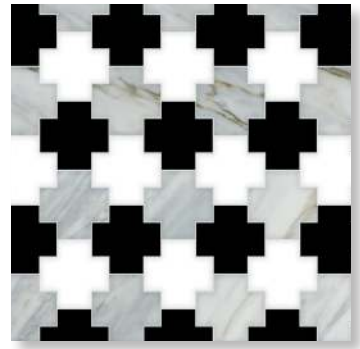

NEW RAVENNA.  
SEMPLICE.

COLORS: THASSOS, CELESTE (ALL P)

COLORS: CIRRUS, THASSOS, NERO MARQUINA (ALL P)

COLORS: SNOW WHITE, DESERT SKY (P), PALOMAR (H)

PATTERN:

ITEM CODE:

COLORWAY:

GROUT:

AVAILABLE IN CUSTOM COLORWAY:

AVAILABLE IN CUSTOM FINISH:

AVAILABLE MADE TO MEASURE:

ADDISON

NRJADDISON

CALACATTA RADIANCE (P)

MAPEI WARM GREY

YES

YES

YES

REPEAT SIZE: W 11 3/4" X H 11 3/4"

REPEAT SQFT: .96 SQFT

INTERLOCKING SHEETS

\* THIS BOARD IS FOR CONCEPT ONLY. NATURAL RANGE AND VARIATIONS OCCUR AND SHOULD BE EXPECTED IN ALL RAW MATERIALS UTILIZED IN NEW RAVENNA'S HANDMADE MOSAICS.