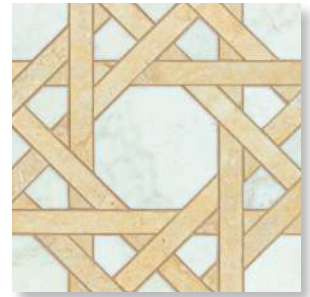

# NEW RAVENNA

COLORS: JERUSALEM GOLD (H),  
CLOUD NINE (P)

COLORS: ORPHEUS BLACK (H),  
CORNFLOWER GLAZED BASALTO™ (P)

COLORS: CELESTE (H), DOLOMITE (P)

PATTERN:

ITEM CODE:

COLORWAY:

GROUT:

TESSERAЕ SIZE:

AVAILABLE IN CUSTOM COLORWAY:

AVAILABLE IN CUSTOM FINISH:

AVAILABLE MADE TO MEASURE:

AFI GRAND

NRJAFI GRAND

CLOUD NINE (P), THASSOS (H)

LATICRETE BRIGHT WHITE

WATERJET

YES

YES

YES

REPEAT SIZE: 13 1/2" x 13 1/2"

REPEAT SQFT: 1.27 SQFT

INTERLOCKING SHEETS

## FEMME & FUNCTION

\* THIS BOARD IS FOR CONCEPT ONLY. NATURAL RANGE AND VARIATIONS OCCUR AND SHOULD BE EXPECTED IN ALL RAW MATERIALS UTILIZED IN NEW RAVENNA'S HANDMADE MOSAICS.