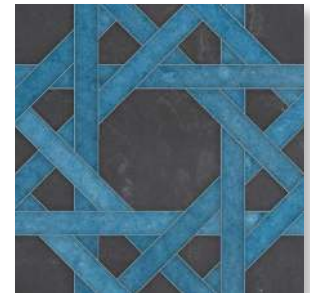

# NEW RAVENNA

COLORS: JERUSALEM GOLD (H),  
CLOUD NINE (P)

COLORS: ORPHEUS BLACK (H),  
CORNFLOWER GLAZED BASALTO™ (P)

COLORS: CELESTE (H), DOLOMITE (P)

PATTERN:

ITEM CODE:

COLORWAY:

GROUT:

TESSERAЕ SIZE:

AVAILABLE IN CUSTOM COLORWAY:

AVAILABLE IN CUSTOM FINISH:

AVAILABLE MADE TO MEASURE:

AFI GRAND

NRJAFI GRAND

CLOUD NINE (P), THASSOS (H)

LATICRETE BRIGHT WHITE

WATERJET

YES

YES

YES

REPEAT SIZE: 13 1/2" x 13 1/2"

REPEAT SQFT: 1.27 SQFT

INTERLOCKING SHEETS

## FEMME & FUNCTION

\* THIS BOARD IS FOR CONCEPT ONLY. NATURAL RANGE AND VARIATIONS OCCUR AND SHOULD BE EXPECTED IN ALL RAW MATERIALS UTILIZED IN NEW RAVENNA'S HANDMADE MOSAICS.