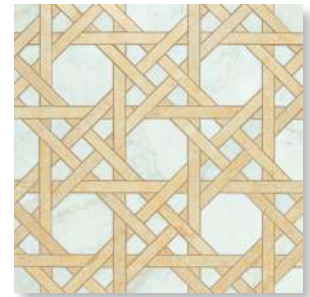

NEW RAVENNA

COLORS: JERUSALEM GOLD (H),
CLOUD NINE (P)

COLORS: ORPHEUS BLACK (H),
CORNFLOWER GLAZED BASALTO (P)

COLORS: THASSOS, MING GREEN (P)

PATTERN:

ITEM CODE:

COLORWAY:

GROUT:

TESSERAЕ SIZE:

AVAILABLE IN CUSTOM COLORWAY:

AVAILABLE IN CUSTOM FINISH:

AVAILABLE MADE TO MEASURE:

AFI

NRJAFI

CELESTE (H), DOLOMITE (P)

MAPEI FROST

WATERJET

YES

YES

YES

REPEAT SIZE: 6 13/16" X 13 5/8"

REPEAT SQFT: .64 SQFT

INTERLOCKING SHEETS

FEMME & FUNCTION