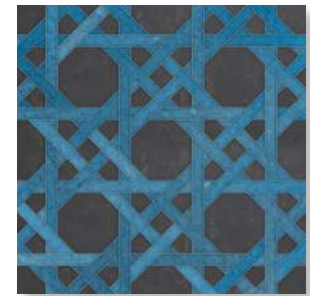

NEW RAVENNA

COLORS: JERUSALEM GOLD (H),
CLOUD NINE (P)

COLORS: ORPHEUS BLACK (H),
CORNFLOWER GLAZED BASALTO (P)

COLORS: THASSOS, MING GREEN (P)

PATTERN:

ITEM CODE:

COLORWAY:

GROUT:

TESSERAЕ SIZE:

AVAILABLE IN CUSTOM COLORWAY:

AVAILABLE IN CUSTOM FINISH:

AVAILABLE MADE TO MEASURE:

AFI

NRJAFI

CELESTE (H), DOLOMITE (P)

MAPEI FROST

WATERJET

YES

YES

YES

REPEAT SIZE: 6 13/16" X 13 5/8"

REPEAT SQFT: .64 SQFT

INTERLOCKING SHEETS

FEMME & FUNCTION