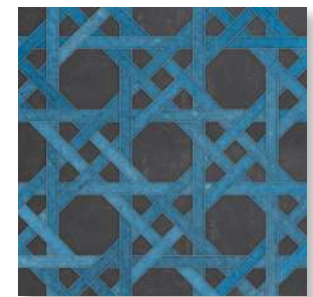

NEW RAVENNA

COLORS: CELESTE (H), DOLOMITE (P)

COLORS: ORPHEUS BLACK (H), CORNFLOWER GLAZED BASALTO (P)

COLORS: THASSOS, MING GREEN (P)

PATTERN:

ITEM CODE:

COLORWAY:

GROUT:

TESSERAЕ SIZE:

AVAILABLE IN CUSTOM COLORWAY:

AVAILABLE IN CUSTOM FINISH:

AVAILABLE MADE TO MEASURE:

AFI

NRJAFI

JERUSALEM GOLD (H), CLOUD NINE (P)

POLYBLEND SUMMER WHEAT

WATERJET

YES

YES

YES

REPEAT SIZE: 6 13/16" X 13 5/8"

REPEAT SQFT: .64 SQFT

INTERLOCKING SHEETS

FEMME & FUNCTION