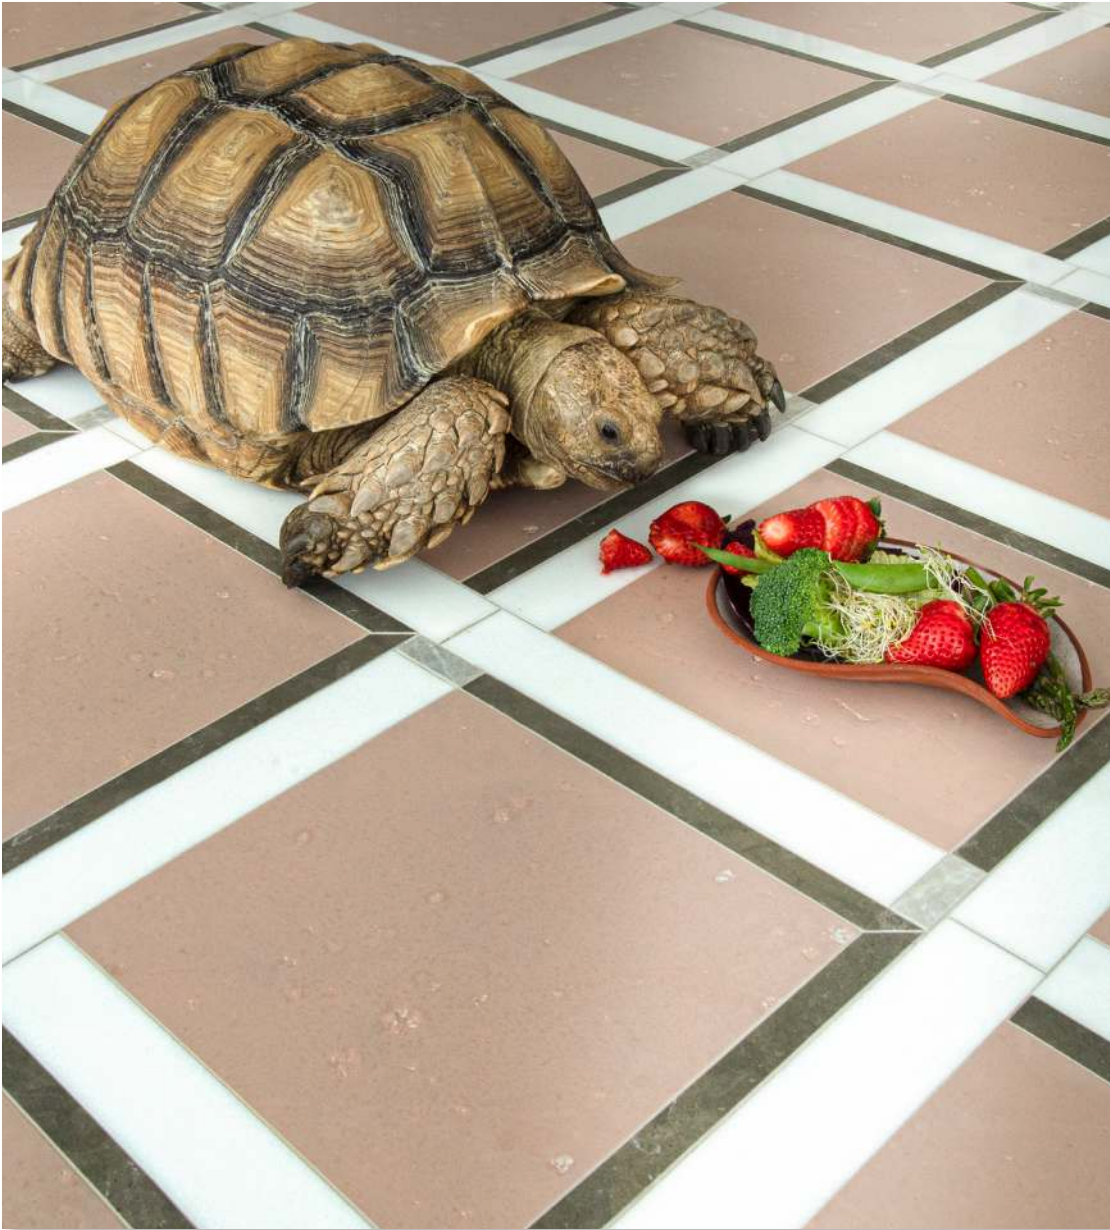

NEW RAVENNA

COLORS: DOLOMITE, BARDIGLIO LIGHT, CORNFLOWER, OLEANDER, INDIGO GLAZED BASALTO™ (P)

COLORS: DAHLIA (H), OLIVE, IVY, IRIS (P) GLAZED BASALTO™

COLORS: NERO MARQUINA (P) WITH CALACATTA TIA (P), BARDIGLIO (H) AND DAHLIA GLAZED BASALTO™ (M)

PATTERN:	AGATHA
ITEM CODE:	NRJAGATHA
COLORWAY:	DESERT SKY, MONTEVIDEO, THASSOS WITH PRIMROSE GLAZED BASALTO™ (ALL H)
GROUT:	LATICRETE LATTE
TESSERAE SIZE:	WATERJET
AVAILABLE IN CUSTOM COLORWAY:	YES
AVAILABLE IN CUSTOM FINISH:	YES
AVAILABLE MADE TO MEASURE:	YES

REPEAT SIZE: 12 5/8" x 25 1/4"
 REPEAT SQFT: 2.21 SQFT
 INTERLOCKING SHEETS

FEMME & FUNCTION

* THIS BOARD IS FOR CONCEPT ONLY. NATURAL RANGE AND VARIATIONS OCCUR AND SHOULD BE EXPECTED IN ALL RAW MATERIALS UTILIZED IN NEW RAVENNA'S HANDMADE MOSAICS.