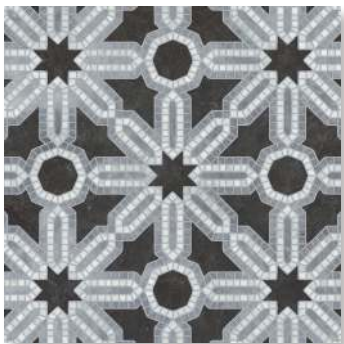

NEW RAVENNA.

COLORS: ORPHEUS BLACK, ALLURE, CARRARA (ALL H)

COLORS: TULIP, MOONFLOWER, IVY, HONEYSUCKLE, CORNFLOWER (ALL P)

COLORS: THASSOS, CARRARA, LAVENDER MIST (ALL P)

PATTERN:	ALCAZAR
ITEM CODE:	NRJFPSALCAZ
COLORWAY:	CALACATTA, ROJO ALICANTE, SPRING GREEN, BLUE MACAUBA (P), LAGOS GOLD (H)
GROUT:	POLYBLEND LINEN
TESSERAЕ SIZE:	1 CM AND WATERJET
AVAILABLE IN CUSTOM COLORWAY:	YES
AVAILABLE IN LARGER SCALE:	NRJFPSALCAZG
AVAILABLE IN CUSTOM FINISH:	YES
AVAILABLE MADE TO MEASURE:	YES

REPEAT SIZE: 12" x 12"

REPEAT SQFT: 1 SQFT

INTERLOCKING SHEETS

MIRAFLORES COLLECTION.
by PAUL SCHATZ

* THIS BOARD IS FOR CONCEPT ONLY. NATURAL RANGE AND VARIATIONS OCCUR AND SHOULD BE EXPECTED IN ALL RAW MATERIALS UTILIZED IN NEW RAVENNA'S HANDMADE MOSAICS.