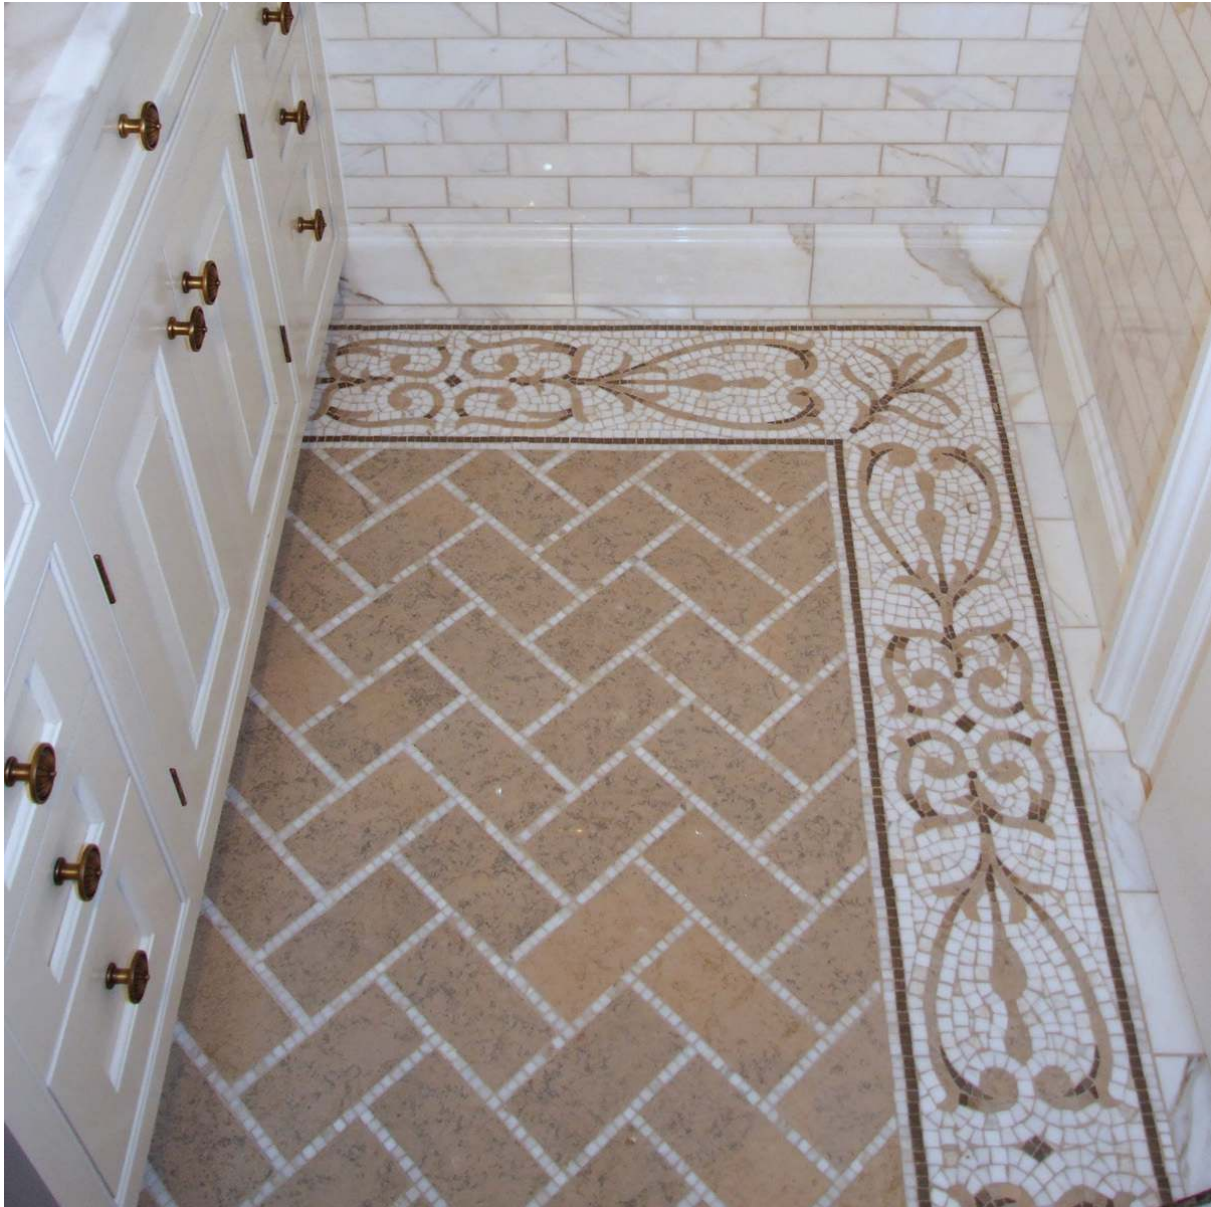

NEW RAVENNA.

PATTERN:	ALEXANDER 9"
ITEM CODE:	NRBALEXAN9
COLORWAY:	CALACATTA (P), GASCOGNE BLUE (H), MONTEVIDEO (H), JURA GREY (H), JURA BEIGE (H)
GROUT:	MAPEI WARM GREY
TESSERAE SIZE:	1 CM, 1.5 CM
AVAILABLE IN CUSTOM COLORWAY:	YES
AVAILABLE IN CUSTOM FINISH:	YES
AVAILABLE MADE TO MEASURE:	YES

* THIS BOARD IS FOR CONCEPT ONLY. NATURAL RANGE AND VARIATIONS OCCUR AND SHOULD BE EXPECTED IN ALL RAW MATERIALS UTILIZED IN NEW RAVENNA'S HANDMADE MOSAICS.