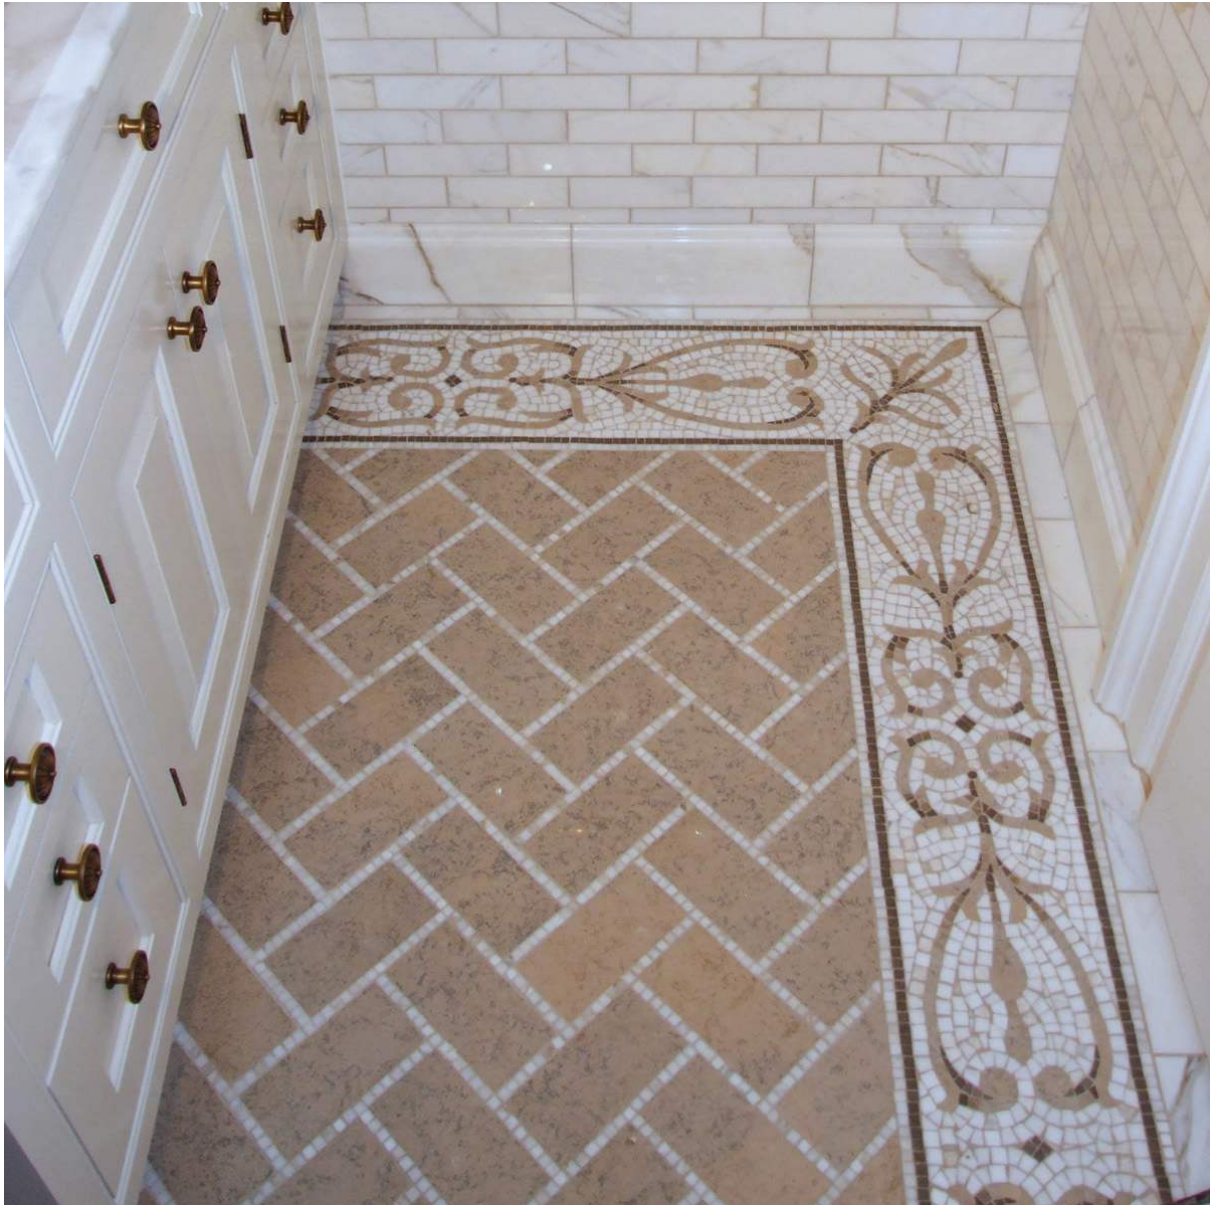

NEW RAVENNA.

PATTERN:	ALEXANDER 9"
ITEM CODE:	NRBALEXAN9
COLORWAY:	CALACATTA (P), GASCOGNE BLUE (H), MONTEVIDEO (H), JURA GREY (H), JURA BEIGE (H)
GROUT:	MAPEI WARM GREY
TESSERAE SIZE:	1 CM, 1.5 CM
AVAILABLE IN CUSTOM COLORWAY:	YES
AVAILABLE IN CUSTOM FINISH:	YES
AVAILABLE MADE TO MEASURE:	YES

* THIS BOARD IS FOR CONCEPT ONLY. NATURAL RANGE AND VARIATIONS OCCUR AND SHOULD BE EXPECTED IN ALL RAW MATERIALS UTILIZED IN NEW RAVENNA'S HANDMADE MOSAICS.