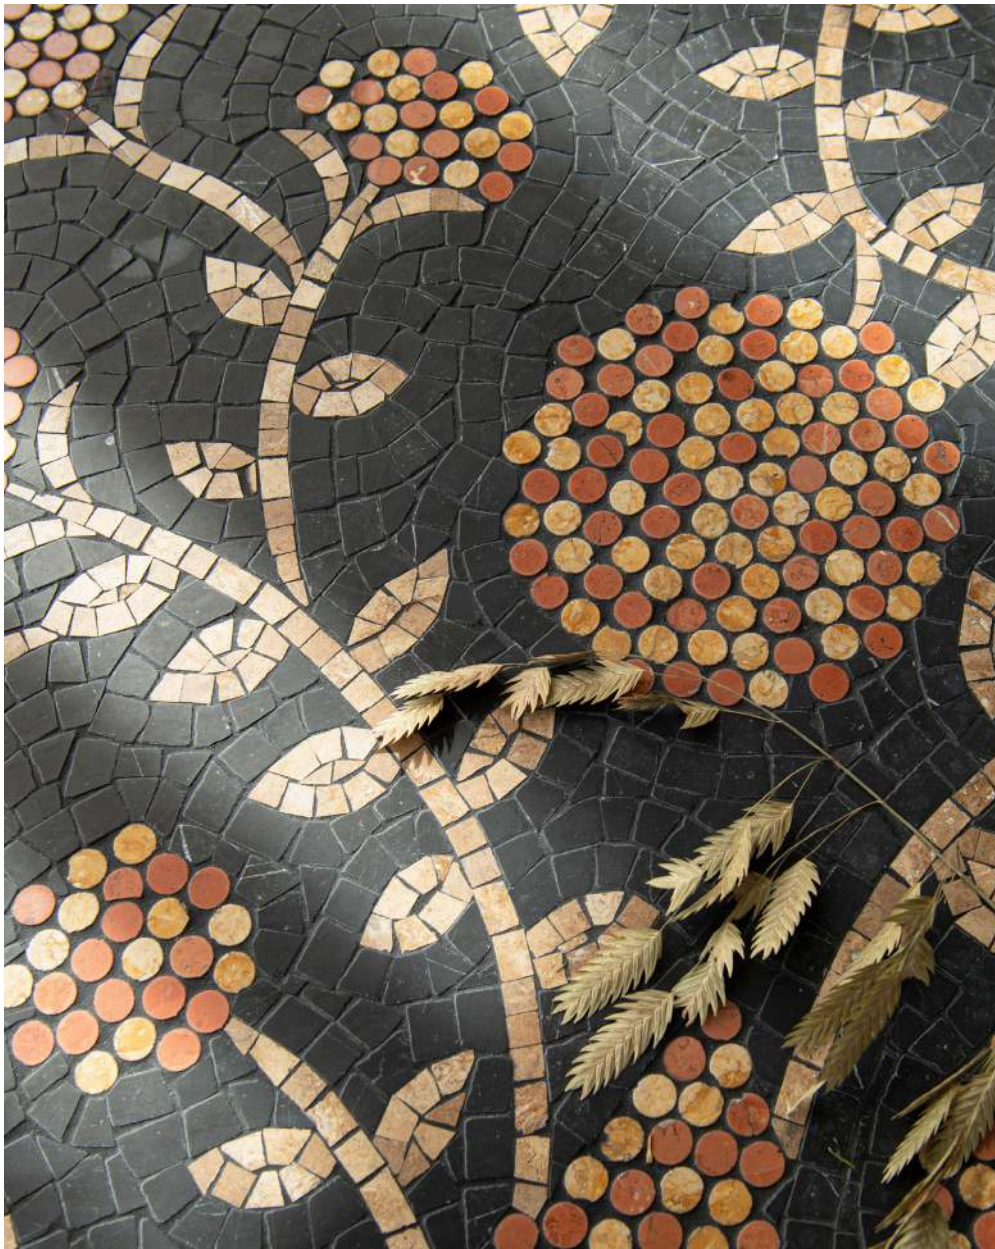

NEW RAVENNA.

COLORS: JERUSALEM GOLD, THASSOS (ALL T)

COLORS: CLOUD NINE (T), BLUE MACAUBA, SPRING GREEN (P)

COLORS: THASSOS, ALLURE, NERO MARQUINA (ALL P)

PATTERN:

AMARANTH

ITEM CODE:

NRJFAMARANTH

COLORWAY: NERO MARQUINA (T), ROJO ALICANTE, GIALLO REALE, AND TRAVERTINE NOCE (P)

GROUT:

POLYBLEND CHARCOAL (SANDED)

TESSERAЕ SIZE:

1CM, 1.5CM, WATERJET

AVAILABLE IN CUSTOM COLORWAY:

YES

AVAILABLE MADE TO MEASURE:

YES, DIMENSIONS REQUIRED

BIOME™

\* THIS BOARD IS FOR CONCEPT ONLY. NATURAL RANGE AND VARIATIONS OCCUR AND SHOULD BE EXPECTED IN ALL RAW MATERIALS UTILIZED IN NEW RAVENNA'S HANDMADE MOSAICS.