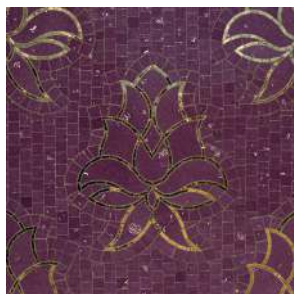

NEW RAVENNA

COLORS: IRIS, AURUM GLAZED BASALTO™ (P)

COLORS: INDIGO, HONEYSUCKLE GLAZED BASALTO™ (P)

COLORS: PRIMROSE, TULIP GLAZED BASALTO™ (P)

PATTERN:

AMRITA

ITEM ###CODE:

NRFAMRITA

COLORWAY:

AFYON WHITE AND DOLOMITE WITH MERCURY BASALTO™ (P)

GROUT:

MAPEI AVALANCHE

TESSERAЕ SIZE:

1.5 CM, WATERJET

AVAILABLE IN CUSTOM COLORWAY:

YES