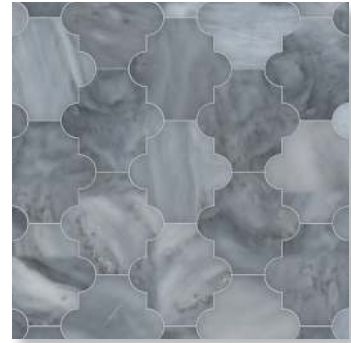

NEW RAVENNA.
SEMPLICE™

COLORS: ALLURE (P)

COLORS: CALACATTA GOLD (P)

COLORS: WUJAN JADE (P)

PATTERN:

ITEM ###CODE:

COLORWAY:

GROUT:

AVAILABLE IN CUSTOM COLORWAY:

AVAILABLE IN CUSTOM FINISH:

AVAILABLE MADE TO MEASURE:

ANDRE

NRJANDRE

CALACATTA RADIANCE (P)

MAPEI WARM GREY

YES

YES

YES

REPEAT SIZE: 7 5/8" X 17 3/8"

REPEAT SQFT: .92 SQFT

INTERLOCKING SHEETS

* THIS BOARD IS FOR CONCEPT ONLY. NATURAL RANGE AND VARIATIONS OCCUR AND SHOULD BE EXPECTED IN ALL RAW MATERIALS UTILIZED IN NEW RAVENNA'S HANDMADE MOSAICS.