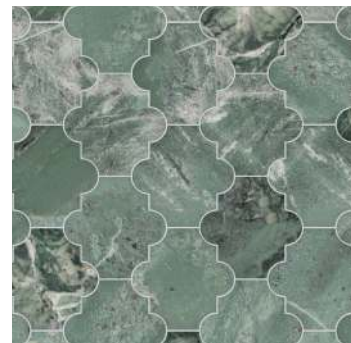

NEW RAVENNA.
SEMPLICE™

COLORS: ALLURE (P)

COLORS: CALACATTA GOLD (P)

COLORS: WUJAN JADE (P)

PATTERN:

ITEM ###CODE:

COLORWAY:

GROUT:

AVAILABLE IN CUSTOM COLORWAY:

AVAILABLE IN CUSTOM FINISH:

AVAILABLE MADE TO MEASURE:

ANDRE

NRJANDRE

CALACATTA RADIANCE (P)

MAPEI WARM GREY

YES

YES

YES

REPEAT SIZE: 7 5/8" X 17 3/8"

REPEAT SQFT: .92 SQFT

INTERLOCKING SHEETS

* THIS BOARD IS FOR CONCEPT ONLY. NATURAL RANGE AND VARIATIONS OCCUR AND SHOULD BE EXPECTED IN ALL RAW MATERIALS UTILIZED IN NEW RAVENNA'S HANDMADE MOSAICS.