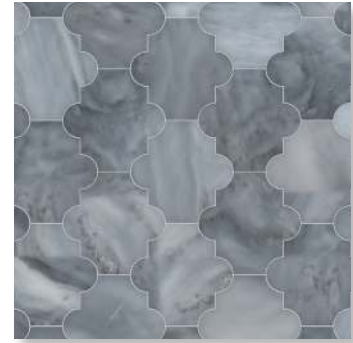

NEW RAVENNA.  
SEMPLICE.

COLORS: ALLURE (P)

COLORS: CALACATTA GOLD (P)

COLORS: SPRING GREEN (P)

PATTERN:

ITEM CODE:

COLORWAY:

GROUT:

AVAILABLE IN CUSTOM COLORWAY:

AVAILABLE IN CUSTOM FINISH:

AVAILABLE MADE TO MEASURE:

ANDRE

NRJANDRE

CALACATTA RADIANCE (P)

MAPEI WARM GREY

YES

YES

YES

REPEAT SIZE: W 17 3/8" X H 7 5/8"

REPEAT SQFT: .92 SQFT

INTERLOCKING SHEETS

\* THIS BOARD IS FOR CONCEPT ONLY. NATURAL RANGE AND VARIATIONS OCCUR AND SHOULD BE EXPECTED IN ALL RAW MATERIALS UTILIZED IN NEW RAVENNA'S HANDMADE MOSAICS.