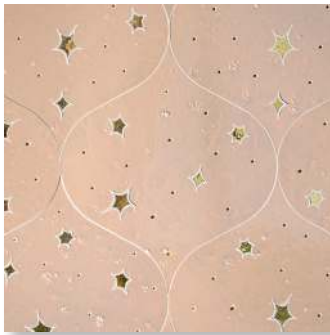

NEW RAVENNA.

COLORS: PRIMROSE AND AURUM
GLAZED BASALTO™ (ALL P) WITH
BRASS DOTS

COLORS: INDIGO AND MERCURY
GLAZED BASALTO™ (ALL P),
STAINLESS STEEL DOTS

COLORS: OLEANDER AND
MERCURY GLAZED BASALTO™
(ALL P)

PATTERN:

ITEM ###CODE:

COLORWAY:

TESSERAЕ SIZE:

GROUT:

AVAILABLE MADE TO MEASURE:

AVAILABLE IN CUSTOM COLORWAY:

AVAILABLE IN CUSTOM FINISH:

ASTRONOMY

NRJFASTRON

HYDRANGEA GLAZED BASALTO™ (P), SHELL

WATERJET

MAPEI FROST

YES

YES

YES

REPEAT SIZE: 12 5/16" x 15 3/8"

REPEAT SQFT: .66 SQFT

INTERLOCKING SHEETS

* THIS BOARD IS FOR CONCEPT ONLY. NATURAL RANGE AND VARIATIONS OCCUR AND SHOULD BE EXPECTED IN ALL RAW MATERIALS UTILIZED IN NEW RAVENNA'S HANDMADE MOSAICS.