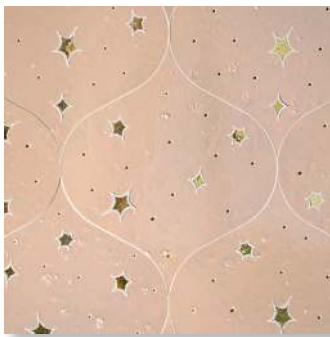

NEW RAVENNA.

COLORS: PRIMROSE AND AURUM GLAZED BASALTO™ (ALL P) WITH BRASS DOTS

COLORS: HYDRANGEA GLAZED BASALTO™ ,SHELL (ALL P)

COLORS: OLEANDER AND MERCURY GLAZED BASALTO™ (ALL P)

PATTERN:

ITEM ###CODE:

COLORWAY: INDIGO AND MERCURY GLAZED BASALTO™ (P), STAINLESS STEEL DOTS

TESSERAE SIZE:

GROUT:

AVAILABLE MADE TO MEASURE:

AVAILABLE IN CUSTOM COLORWAY:

AVAILABLE IN CUSTOM FINISH:

ASTRONOMY

NRJFASTRON

WATERJET

LATICRETE MIDNIGHT BLACK

YES

YES

YES

REPEAT SIZE: 12 5/16" x 15 3/8"

REPEAT SQFT: .66 SQFT

INTERLOCKING SHEETS

* THIS BOARD IS FOR CONCEPT ONLY. NATURAL RANGE AND VARIATIONS OCCUR AND SHOULD BE EXPECTED IN ALL RAW MATERIALS UTILIZED IN NEW RAVENNA'S HANDMADE MOSAICS.