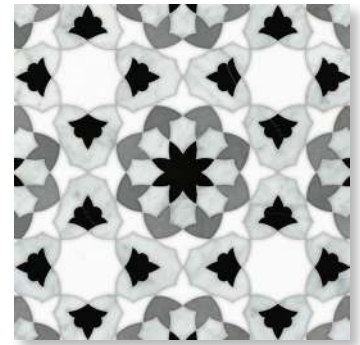

NEW RAVENNA®

COLORS: CARRARA, BARDIGLIO, THASSOS, NERO MARQUINA (ALL P)

COLORS: THASSOS, ANGORA, ANGORA (ALL H)

COLORS: VERDE LUNA, GIALLO REALE, EMPERADOR DARK, ROSA VERONA, CALACATTA (ALL P)

REPEAT SIZE: 10.75" X 10.75"  
REPEAT SQFT: .8 SQFT  
INTERLOCKING SHEETS

PATTERN:	ALCALA
ITEM CODE:	NRJFPSALCA
COLORWAY:	HEAVENLY CREAM (H), THASSOS (P), CARRARA (P), MING GREEN (P)
GROUT:	MAPEI AVALANCHE
TESSERAЕ SIZE:	WATERJET
AVAILABLE IN CUSTOM COLORWAY:	YES
AVAILABLE IN CUSTOM FINISH:	YES
AVAILABLE MADE TO MEASURE:	YES