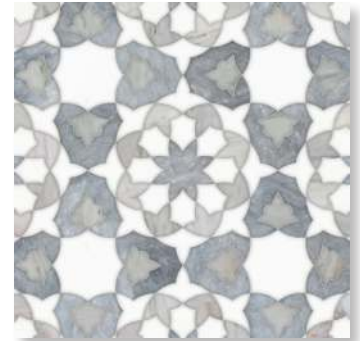

NEW RAVENNA®

COLORS: CARRARA, BARDIGLIO, THASSOS, NERO MARQUINA (ALL P)

COLORS: THASSOS, ANGORA, ANGORA (ALL H)

COLORS: VERDE LUNA, GIALLO REALE, EMPERADOR DARK, ROSA VERONA, CALACATTA (ALL P)

REPEAT SIZE: 10.75" X 10.75"  
REPEAT SQFT: .8 SQFT  
INTERLOCKING SHEETS

PATTERN:	ALCALA
ITEM CODE:	NRJFPSALCA
COLORWAY:	HEAVENLY CREAM (H), THASSOS (P), CARRARA (P), MING GREEN (P)
GROUT:	MAPEI AVALANCHE
TESSERAЕ SIZE:	WATERJET
AVAILABLE IN CUSTOM COLORWAY:	YES
AVAILABLE IN CUSTOM FINISH:	YES
AVAILABLE MADE TO MEASURE:	YES