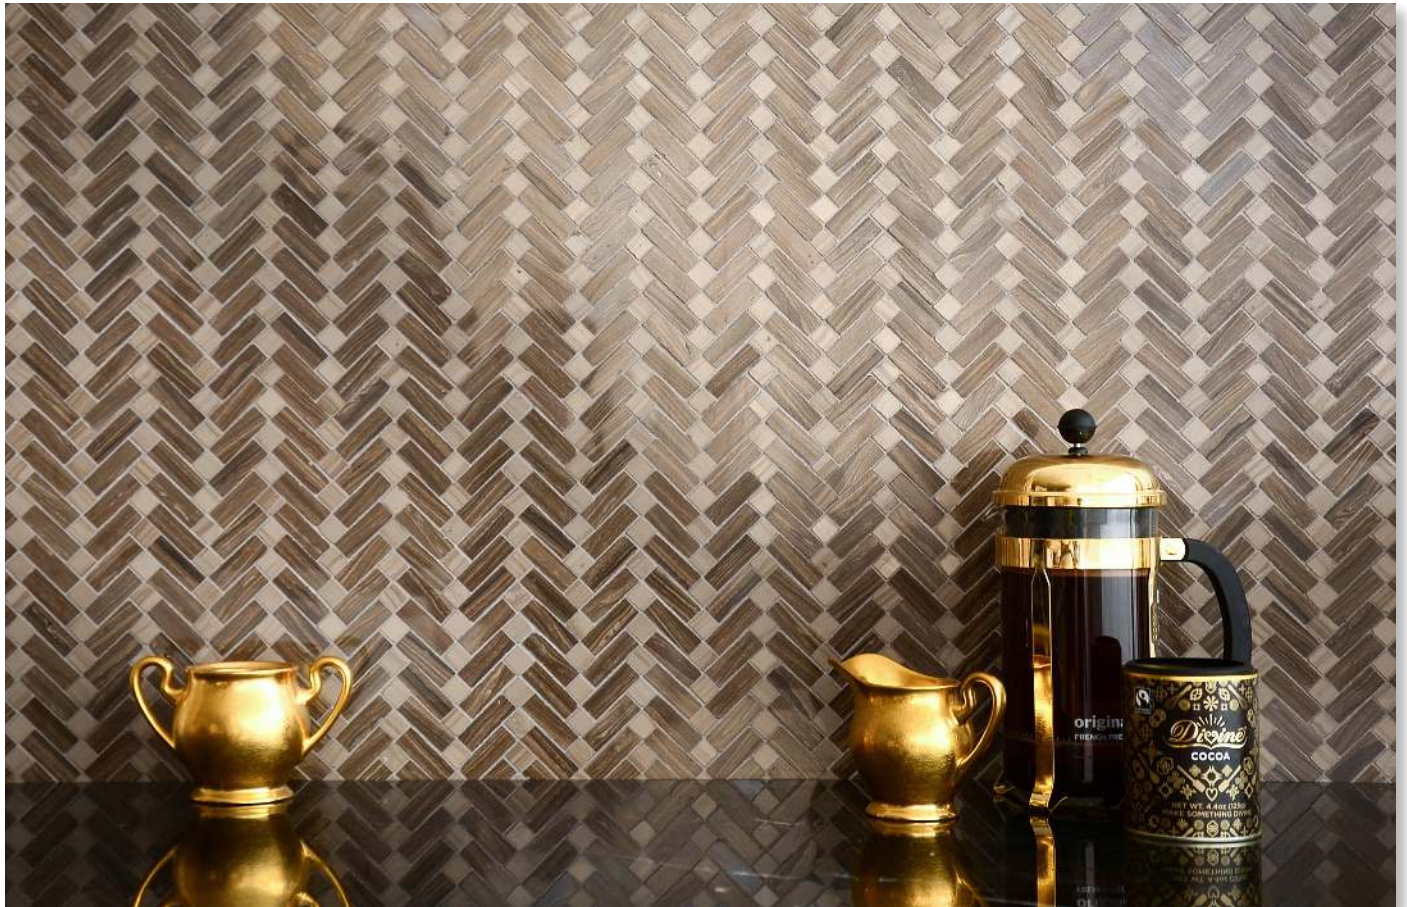

NEW RAVENNA.

COLORS: PALOMAR (H), CALACATTA

COLORS: ANGORA (H), SHELL

COLORS: THASSOS, MING GREEN (P)

PATTERN:

ITEM #:

COLOR WAY:

GROUT:

TESSERAE SIZE:

AVAILABLE IN CUSTOM COLOR WAY:

AVAILABLE MADE TO MEASURE:

ANTIQUERITA

NRFPSANTIQUE

BAYARD, DRIFTWOOD (ALL P)

MAPEI WARM GREY

1.5 CM, 1.5 CM X 4 CM