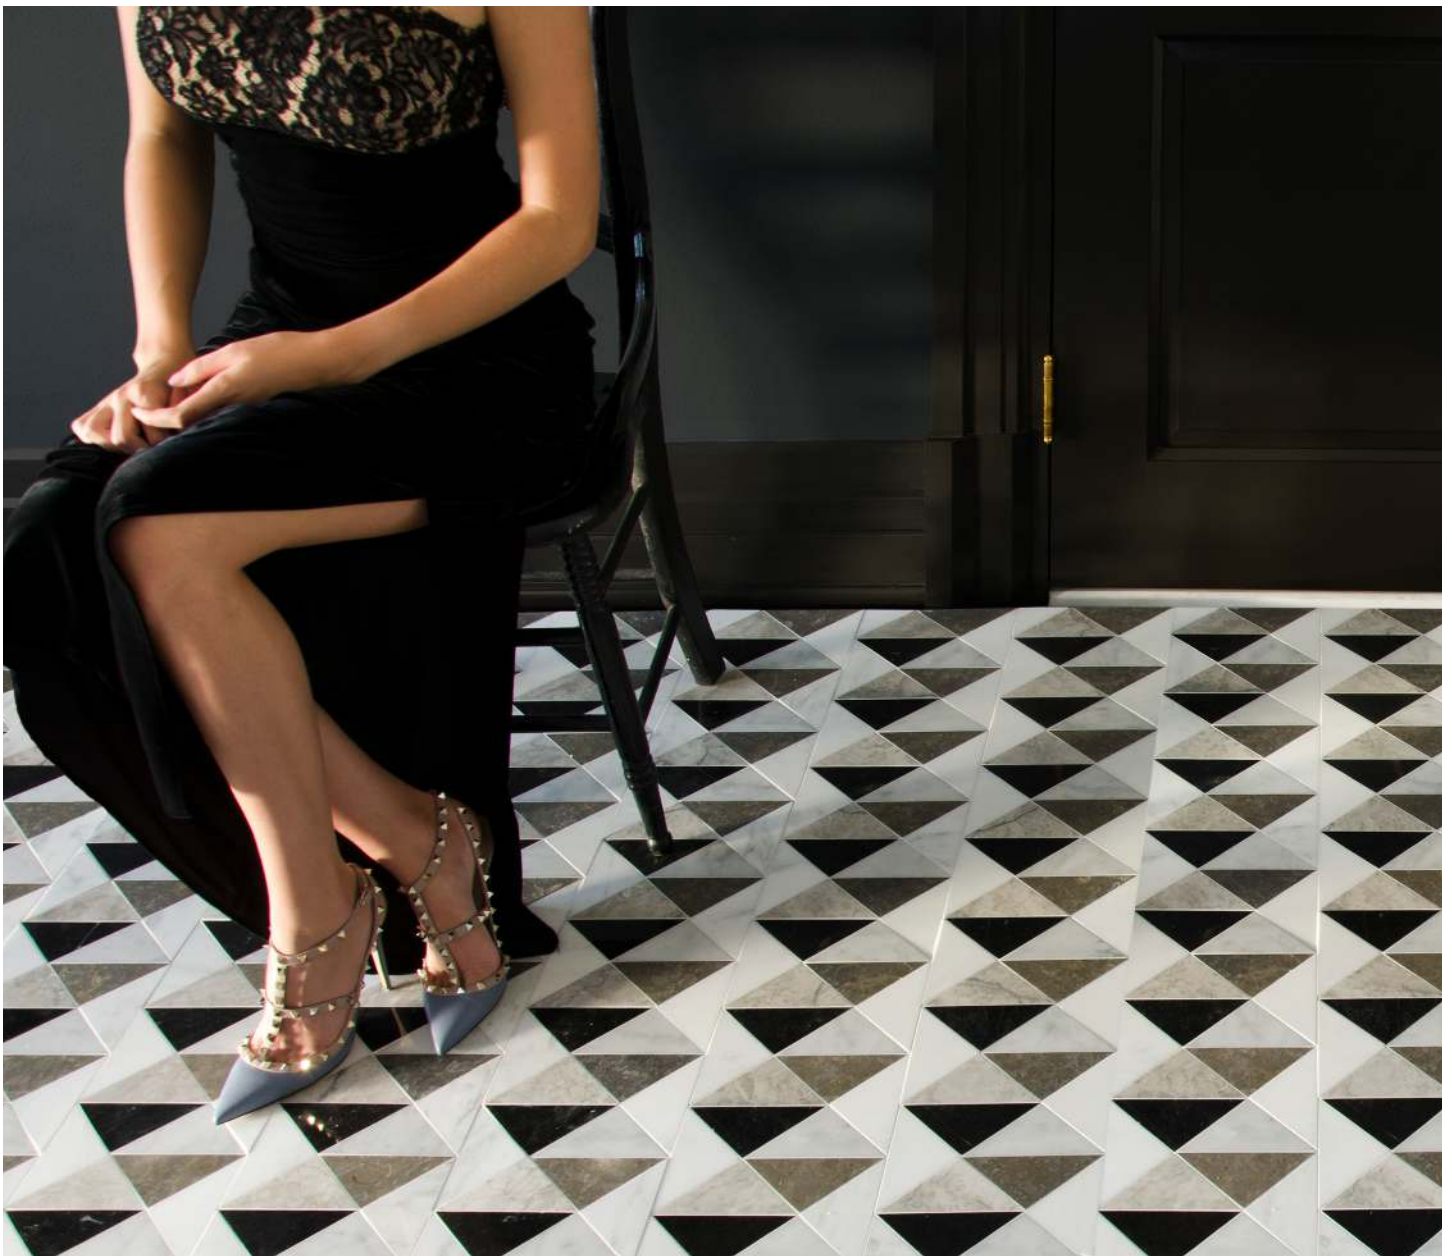

NEW RAVENNA  
STUDIO LINE - READY TO SHIP

PATTERN: ARBUS  
 ITEM CODE: WCARBUS  
 COLORWAY: DESERT SKY, NERO MARQUINA, CARRARA,  
 CALACATTA RADIANCE (P), CAVERN (H)  
 GROUT: MAPEI WARM GREY  
 TESSERAE SIZE: 3" X 6" TRIANGLES  
 AVAILABLE MADE TO MEASURE: YES

TEMPLATE SIZE: 8 1/16" x 16 1/8"  
 TEMPLATE SQFT: .91 SQFT  
 INTERLOCKING SHEETS

\* THIS BOARD IS FOR CONCEPT ONLY. NATURAL RANGE AND VARIATIONS OCCUR AND SHOULD BE EXPECTED IN ALL RAW MATERIALS UTILIZED IN NEW RAVENNA'S HANDMADE MOSAICS.