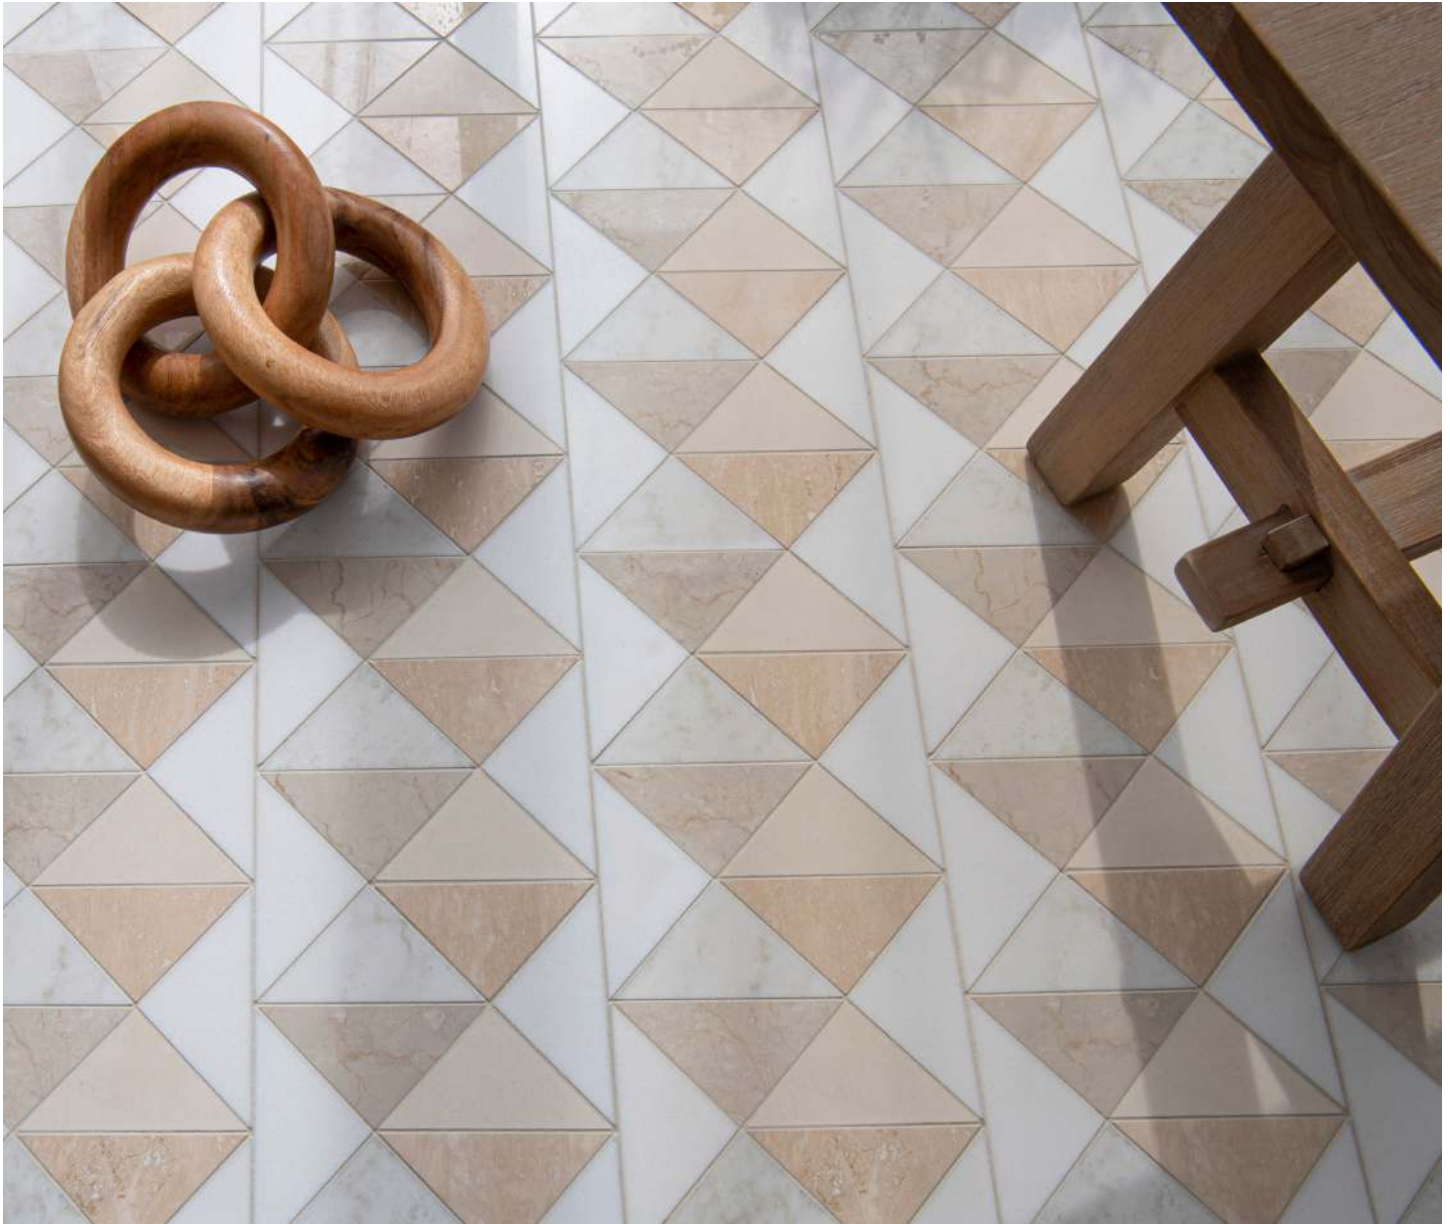

NEW RAVENNA  
STUDIO LINE - READY TO SHIP

PATTERN: ARBUS  
 ITEM CODE: WCARBUS-TX/IC  
 COLORWAY: THASSOS, IVORY CREAM, CLOUD NINE,  
 BOTTICINO, TRAVERTINE WHITE (ALL P)  
 GROUT: POLYBLEND ANTIQUE WHITE  
 TESSERAE SIZE: 3" X 6" TRIANGLES  
 AVAILABLE MADE TO MEASURE: YES

TEMPLATE SIZE: 8 1/16" X 16 1/8"  
 TEMPLATE SQFT: .91 SQFT  
 INTERLOCKING SHEETS

\* THIS BOARD IS FOR CONCEPT ONLY. NATURAL RANGE AND VARIATIONS OCCUR AND SHOULD BE EXPECTED IN ALL RAW MATERIALS UTILIZED IN NEW RAVENNA'S HANDMADE MOSAICS.