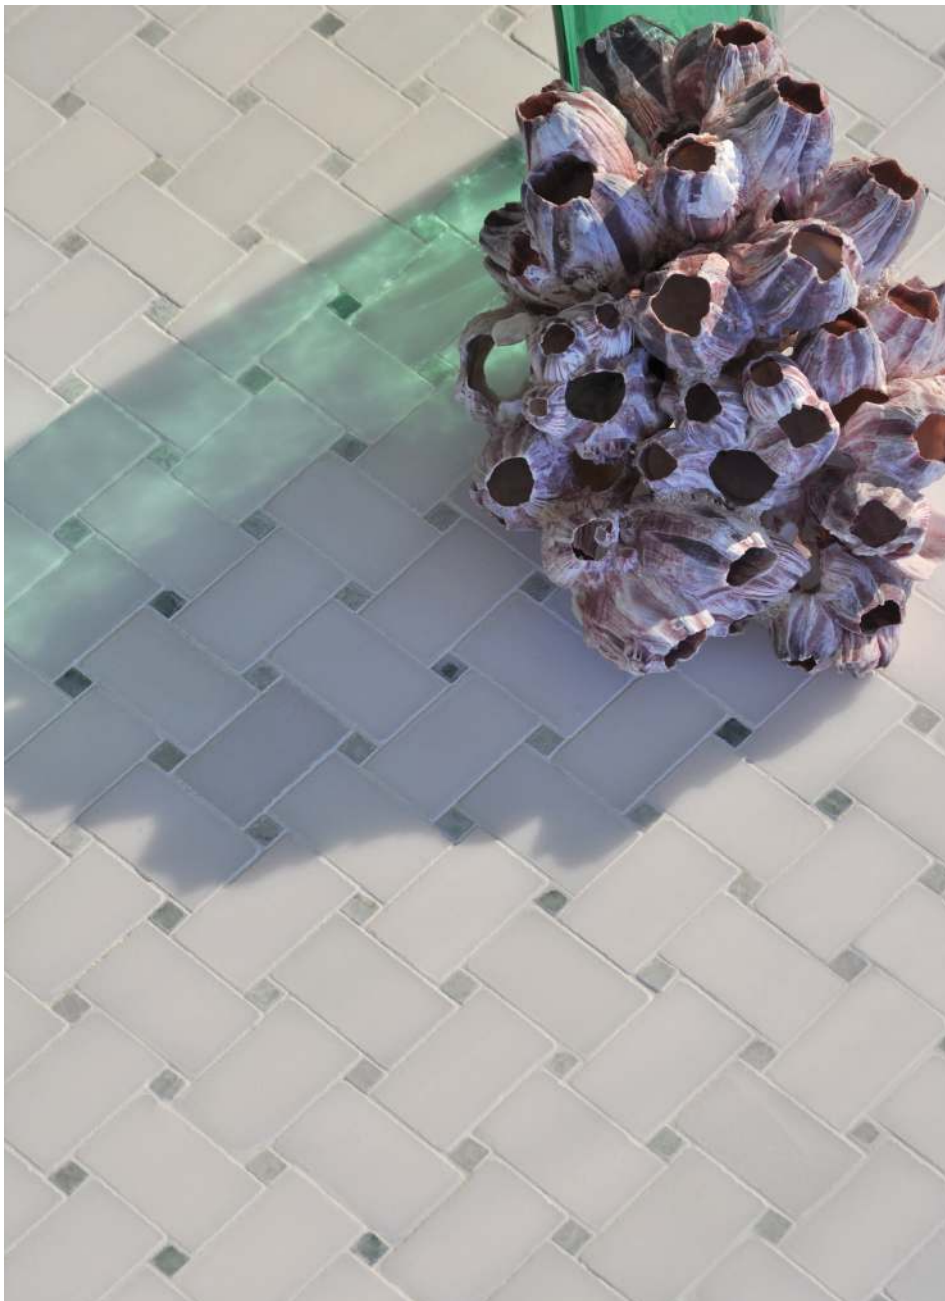

NEW RAVENNA  
STUDIO LINE - READY TO SHIP

COLORS: PAPERWHITE (H),  
MING GREEN (P)

COLORS: CLOUD NINE,  
PAPERWHITE (ALL P)

TEMPLATE SIZE: 9 5/8" X 9 5/8"  
TEMPLATE SQFT: .642 SQFT  
INTERLOCKING SHEETS

PATTERN:  
ITEM CODE:  
COLORWAY:  
TESSERAE SIZE:  
GROUT:  
AVAILABLE MADE TO MEASURE:

BASKETWEAVE  
WCBW-PWMG  
PAPERWHITE (H), MING GREEN (P)  
1.CM, 3 CM X 5 CM  
MAPEI AVALANCHE  
YES

\* THIS BOARD IS FOR CONCEPT ONLY. NATURAL RANGE AND VARIATIONS OCCUR AND SHOULD BE EXPECTED IN ALL RAW MATERIALS UTILIZED IN NEW RAVENNA'S HANDMADE MOSAICS.