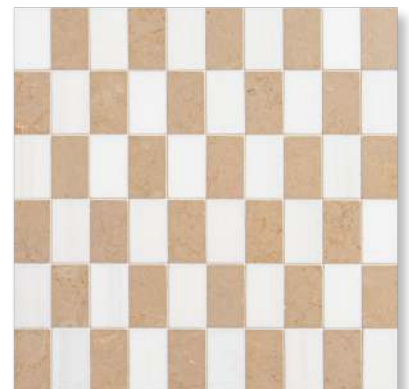

NEW RAVENNA
STUDIO LINE - READY TO SHIP

PATTERN:	GRIDDED CHECK 3 X 5 CM
ITEM CODE:	WCHECK3X5-WDLG
COLORWAY & FINISHES:	DOLOMITE, LAGOS GOLD (ALL H)
GROUT:	MAPEI ALABASTER
TESSERAЕ SIZE:	3 X 5 CM
AVAILABLE MADE TO MEASURE:	YES

TEMPLATE SIZE: 11 5/8" x 11 9/16"
TEMPLATE SQFT: .93 SQFT
INTERLOCKING SHEETS

* THIS BOARD IS FOR CONCEPT ONLY. NATURAL RANGE AND VARIATIONS OCCUR AND SHOULD BE EXPECTED IN ALL RAW MATERIALS UTILIZED IN NEW RAVENNA'S HANDMADE MOSAICS.