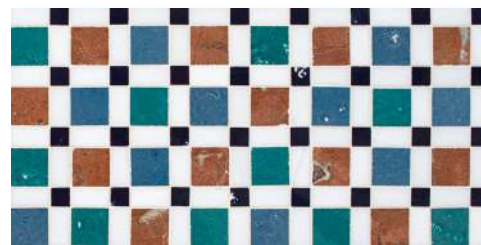

NEW RAVENNA  
STUDIO LINE - READY TO SHIP

PATTERN: LUPITA  
 ITEM CODE: WCLUPITA  
 COLORWAY: DOLOMITE AND ROJO ALICANTE  
 WITH CORNFLOWER, INDIGO, AND ALOE GLAZED BASALTO™  
 GROUT: POLYBLEND ALABASTER  
 TESSERAE SIZE: 1.5 CM, 3 CM, 1.5 X 3 CM  
 AVAILABLE MADE TO MEASURE: YES

TEMPLATE SIZE: 6 7/8" X 13 13/16"  
 TEMPLATE SQFT: .66 SQFT  
 INTERLOCKING SHEETS

\* THIS BOARD IS FOR CONCEPT ONLY. NATURAL RANGE AND VARIATIONS OCCUR AND SHOULD BE EXPECTED IN ALL RAW MATERIALS UTILIZED IN NEW RAVENNA'S HANDMADE MOSAICS.