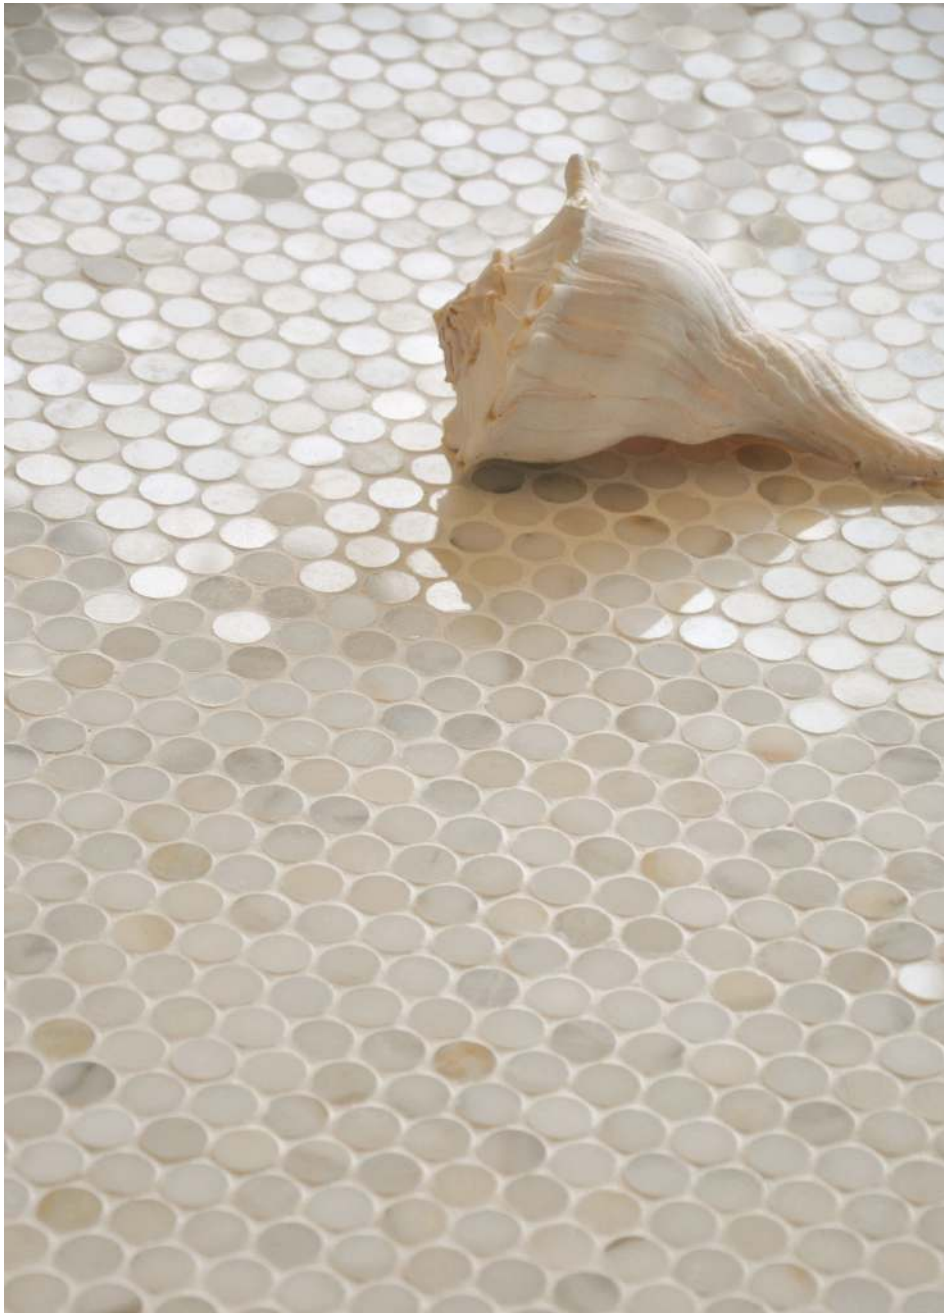

NEW RAVENNA  
STUDIO LINE - READY TO SHIP

COLORS: CALACATTA RADIANCE (P)

COLORS: CALACATTA GOLD (P)

COLORS: GREYSTOKE (P)

PATTERN:	PENNYROUNDS
ITEM CODE:	WCPENNY-CG
COLORWAY:	CALACATTA GOLD (P)
GROUT:	MAPEI WARM GREY (SANDED)
TESSERAЕ SIZE:	2 CM
AVAILABLE MADE TO MEASURE:	YES

TEMPLATE SIZE: 10 11/16" X 11 1/2"  
 TEMPLATE SQFT: .82 SQFT  
 INTERLOCKING SHEETS

\* THIS BOARD IS FOR CONCEPT ONLY. NATURAL RANGE AND VARIATIONS OCCUR AND SHOULD BE EXPECTED IN ALL RAW MATERIALS UTILIZED IN NEW RAVENNA'S HANDMADE MOSAICS.