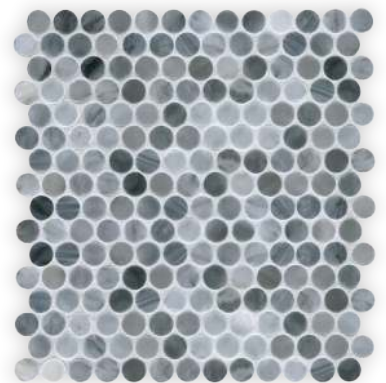

NEW RAVENNA  
STUDIO LINE - READY TO SHIP

COLORS: CALACATTA RADIANCE (P)

COLORS: CALACATTA GOLD (P)

COLORS: GREYSTOKE (P)

PATTERN:	PENNYROUNDS
ITEM CODE:	WCPENNY-GS
COLORWAY:	GREYSTOKE (P)
GROUT:	LATICRETE SILVER SHADOW (SANDED)
TESSERAЕ SIZE:	2 CM
AVAILABLE MADE TO MEASURE:	YES

TEMPLATE SIZE: 10 11/16" X 11 1/2"  
 TEMPLATE SQFT: .82 SQFT  
 INTERLOCKING SHEETS

\* THIS BOARD IS FOR CONCEPT ONLY. NATURAL RANGE AND VARIATIONS OCCUR AND SHOULD BE EXPECTED IN ALL RAW MATERIALS UTILIZED IN NEW RAVENNA'S HANDMADE MOSAICS.