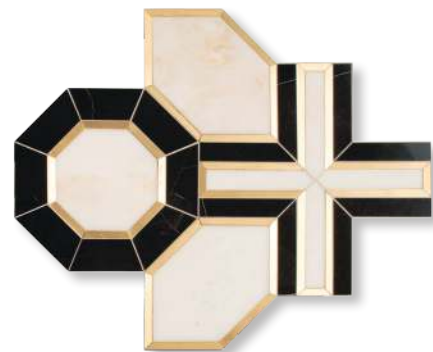

NEW RAVENNA
STUDIO LINE - READY TO SHIP

PATTERN:	TRISTAN
ITEM CODE:	WCTRISTAN
COLORWAY:	CALACATTA MONET (H), NERO MARQUINA (P) BRASS (BR)
GROUT:	POLYBLEND ANTIQUE WHITE
TESSERAE SIZE:	WATERJET
AVAILABLE MADE TO MEASURE:	YES

TEMPLATE SIZE: 11 15/16" x 11 15/16"
TEMPLATE SQFT: 1.98 SQFT
INTERLOCKING SHEETS

* THIS BOARD IS FOR CONCEPT ONLY. NATURAL RANGE AND VARIATIONS OCCUR AND SHOULD BE EXPECTED IN ALL RAW MATERIALS UTILIZED IN NEW RAVENNA'S HANDMADE MOSAICS.