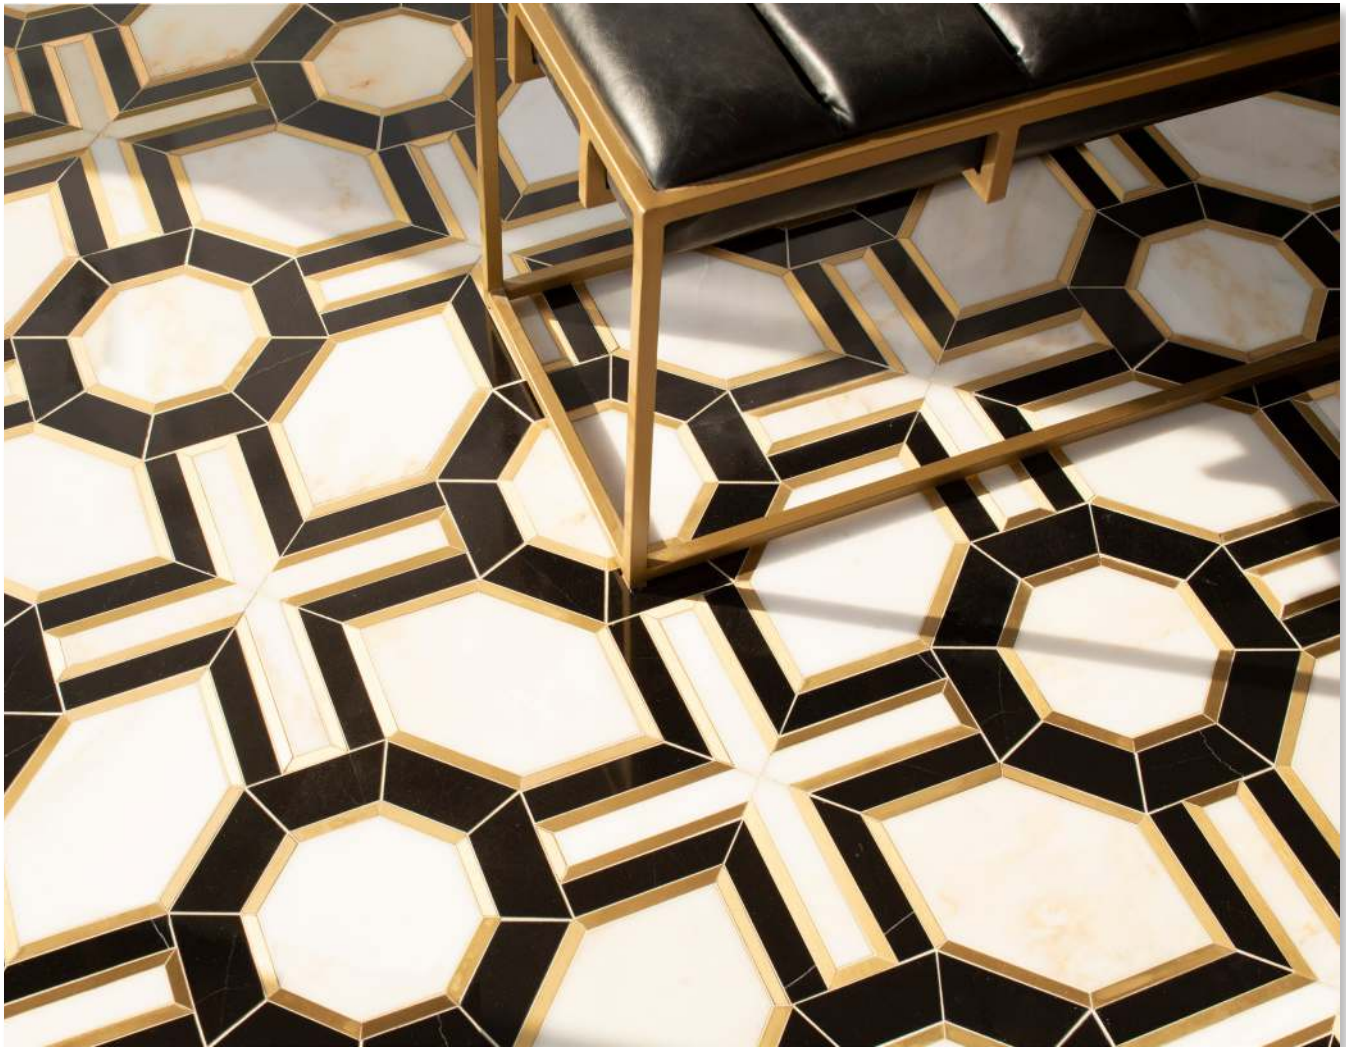

NEW RAVENNA
STUDIO LINE - READY TO SHIP

PATTERN:	TRISTAN
ITEM CODE:	WCTRISTAN
COLORWAY:	CALACATTA MONET (H), NERO MARQUINA (P) BRASS (BR)
GROUT:	POLYBLEND ANTIQUE WHITE
TESSERAE SIZE:	WATERJET
AVAILABLE MADE TO MEASURE:	YES

TEMPLATE SIZE: 11 15/16" x 11 15/16"
TEMPLATE SQFT: 1.98 SQFT
INTERLOCKING SHEETS

* THIS BOARD IS FOR CONCEPT ONLY. NATURAL RANGE AND VARIATIONS OCCUR AND SHOULD BE EXPECTED IN ALL RAW MATERIALS UTILIZED IN NEW RAVENNA'S HANDMADE MOSAICS.